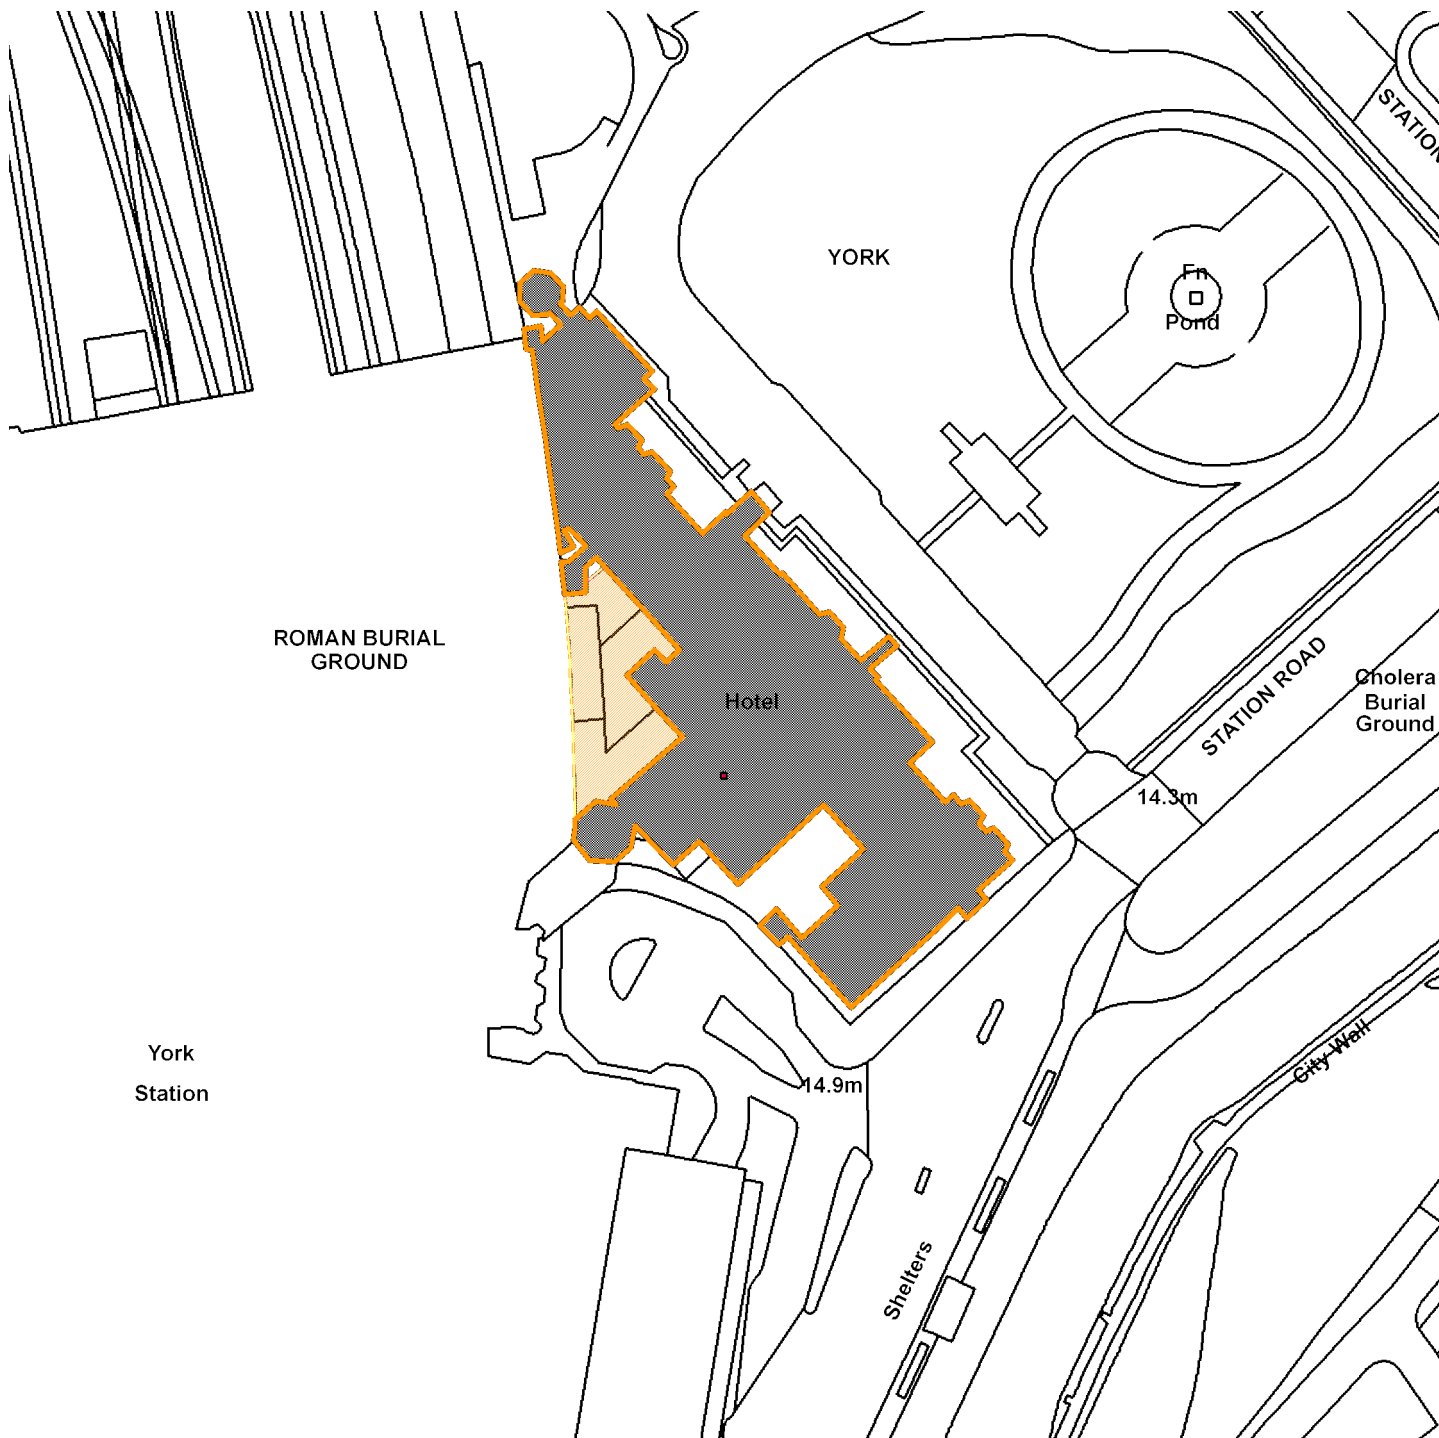

Royal York Hotel

15/02596/FULM

GIS by ESRI (UK)

Scale : 1:1059

Reproduced from the Ordnance Survey map with the permission of the Controller of Her Majesty's Stationery Office © Crown Copyright 2000.

Unauthorised reproduction infringes Crown Copyright and may lead to prosecution or civil proceedings.

Organisation	Not Set
Department	Not Set
Comments	Site Plan
Date	27 May 2016
SLA Number	Not Set